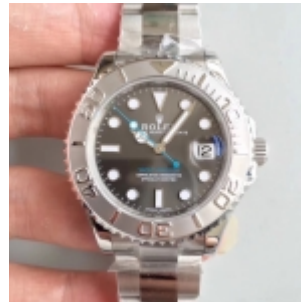

REPLICA LEANHDIGITAL - NAM - Na®

Công Ty Lê Anh Digital

Rolex Yacht-Master Ref.116622-1

[Giá bán](#)

Model: Rolex Yacht-Master
Gender : Men's watch
Case Color: Silver
Case Material: Stainless Steel 904L
Case Diameter: 40mm
Movement(Automatic): Rep3135
Made Replica : AR_Factory.